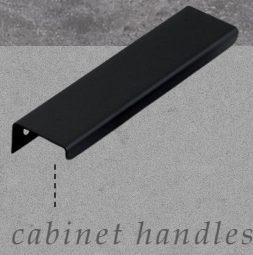

BY THE BROOKLYN BRIDGE

Inspired by the bustling city of New York, this palette serves to bring in the modern industrial look to your space.

main floor tile

kitchen top cabinets

cabinet handles

bottom cabinets & kitchen island bar back

benchtap stone

internal doors & architraves/skirting

interior feature walls

timber laminate or carpet for bedrooms.

Dulux SG6HT
Silver Tea Set

interior wall colour throughout the house

bathroom floor & feature wall tile